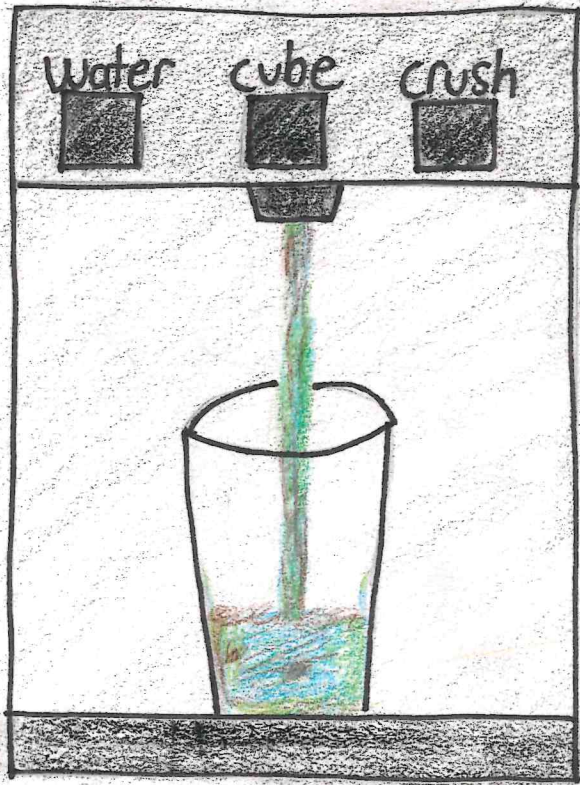

Your Water!

YOUR
LITTER.

YOUR
STORM DRAIN.

YOUR
WATER!

fridge Brand

Daily Reminder

- Your Litter, Your storm drain, Your water!
- keep water clean 💧
- only water down the drain!!
- take out garbage 🗑️
- wash dishes