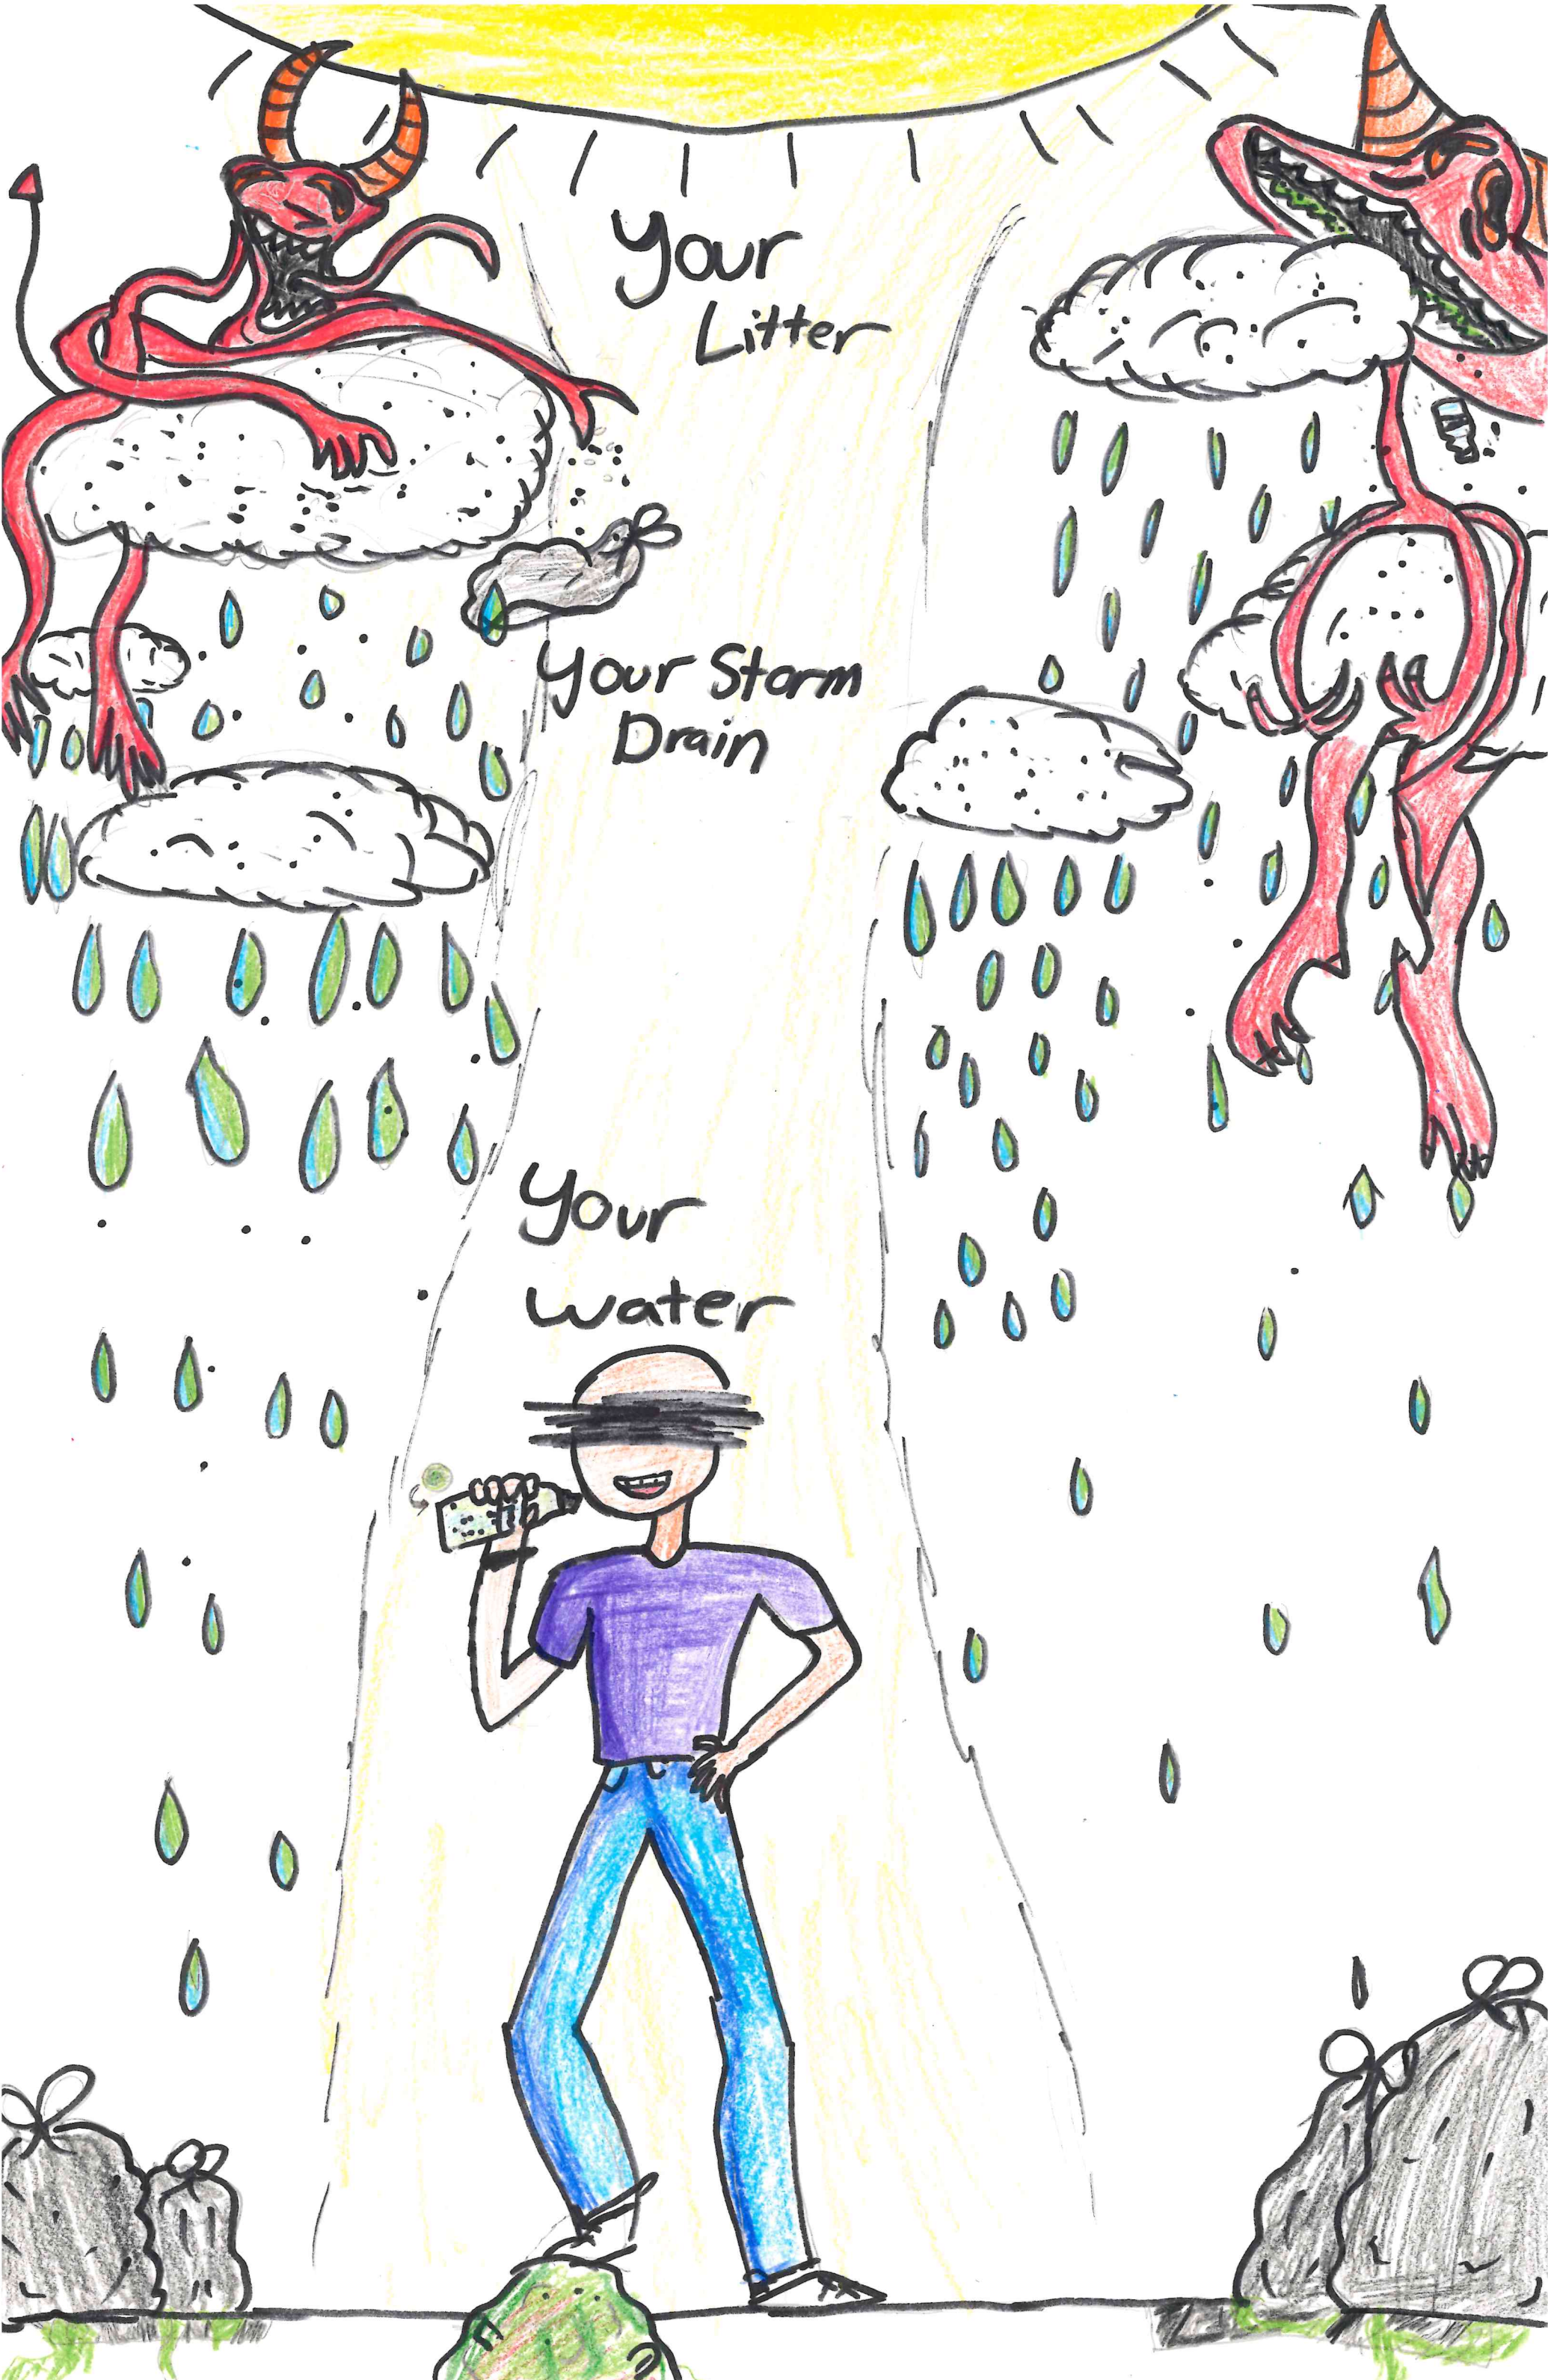

Your Litter

our Storm Drain

Your Water

Dead

or

alive

MAKE the better choice

A colorful drawing of a farm scene. In the foreground, a black asphalt road with yellow dashed lines runs diagonally from the bottom left towards the middle right. To the right of the road is a concrete curb and a blue stream. In the background, a wooden fence runs across the scene, with several hay bales visible behind it. To the left of the fence are several green trees and a small brown structure. The sky is light blue with white clouds.

Your Litter
Your storm drains,
Your water!

YOUR
Litter.

YOUR STORM
Drain.

YOUR WATER

Clean water

STOP DRAIN!

NO
Littering

Your Litter.
Your Storm drain.
Your water!

Your Litter.

Your Storm Drain.

Your Water!

Your Litter!

Your Storm

Your Water!

Don't litter!

Your litter

Your Storm Drain

Your Water!

Your Litter

Your Storm Drain

Your Water

"Your Litter, Your Storm Drain, Your Water!"

Your Litter

Your Storm Drain