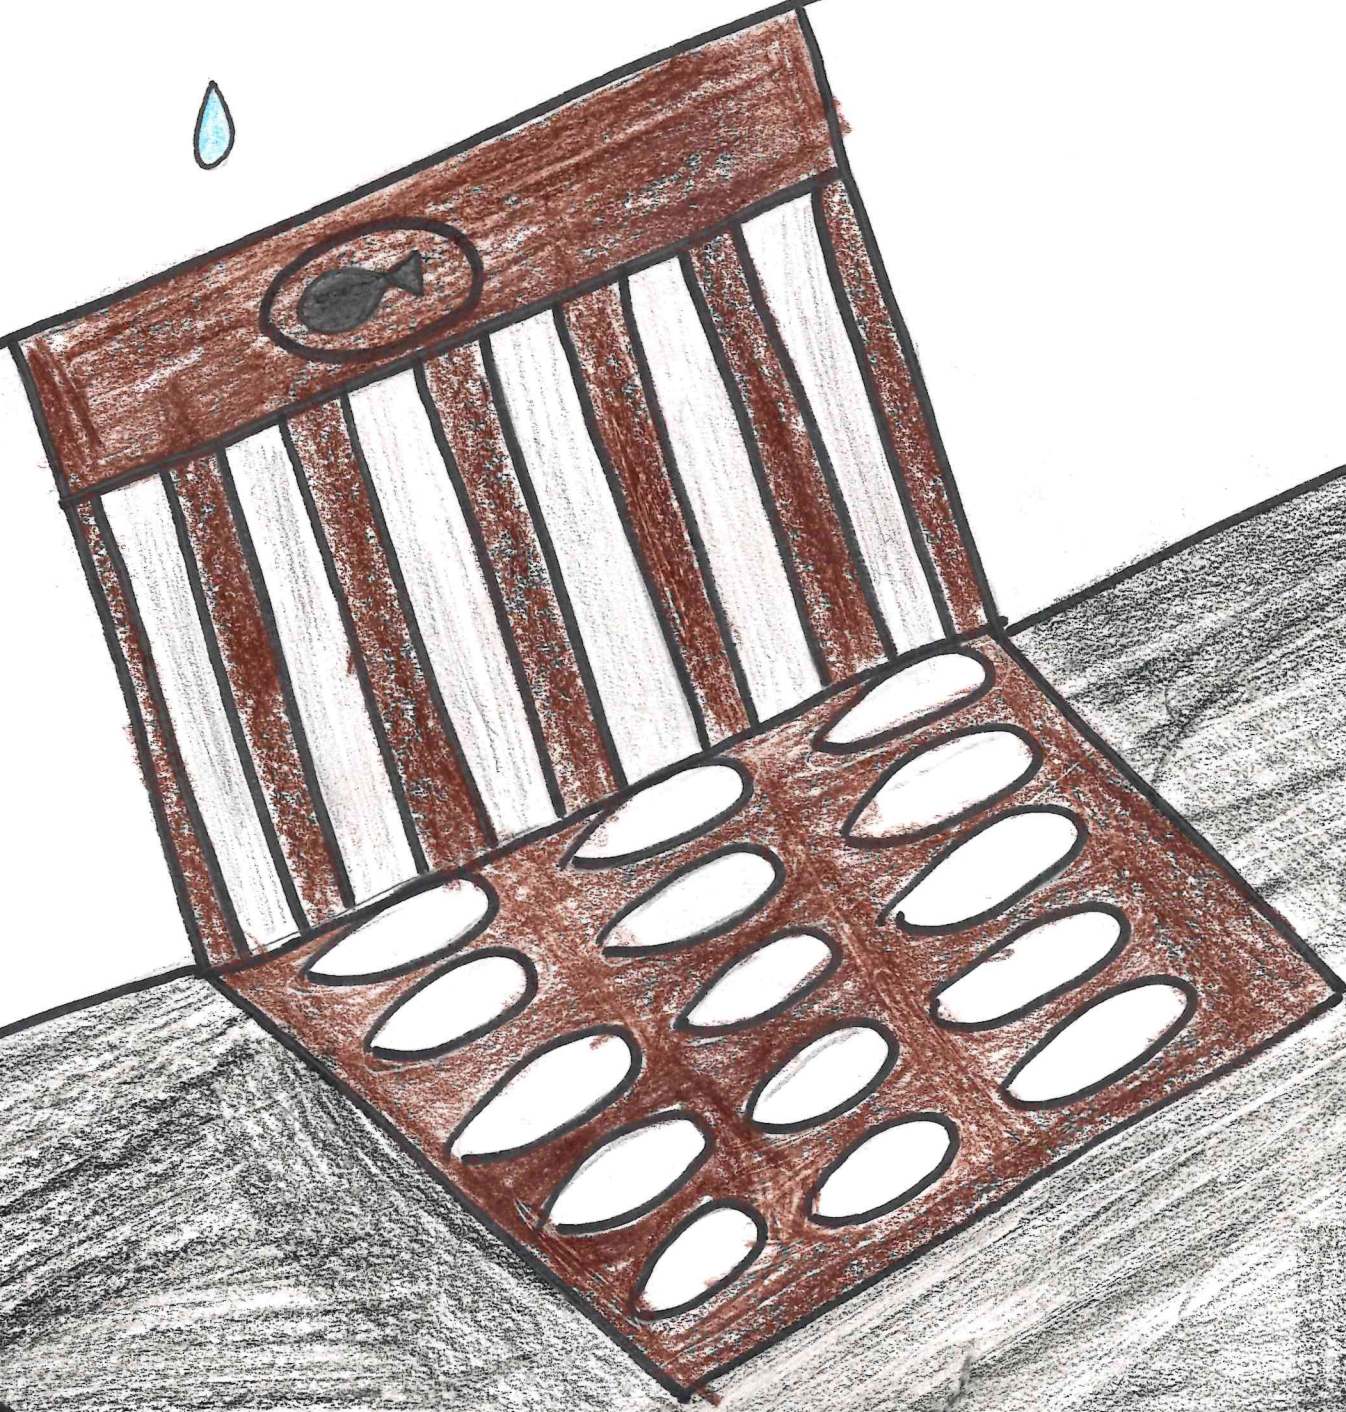

YOUR
LITTER.

YOUR
STORM DRAIN.

YOUR
WATER!